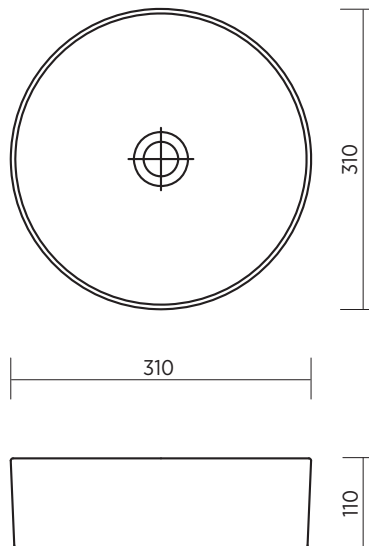

## CERAMIC BASIN

### Above counter basin, round, compact design

The simplicity of Nera will bring a sense of purity and natural elegance to any bathroom.

ORDER CODE	191326	Nera white with gloss finish
	191858	Nera white with silk matte finish
	191327	Nera black with silk matte finish
TAPHOLE	No taphole.	
WASTE	Suits standard 32 mm non-overflow waste (not supplied).	
OVERFLOW	No overflow.	
MATERIAL	Vitreous china.	
FIXING	Always use the actual basin to verify cutout. Use silicone sealant. Do not use epoxy type adhesives.	

### Please note

- All measurements are in millimetres.
- Dimensions are nominal and subject to normal ceramic manufacturing variations of  $\pm 5$ mm.
- Fixing: Use silicone sealant. DO NOT USE EPOXY TYPE ADHESIVES.
- Always use the actual basin to verify cutout.
- Specifications may vary without notice as part of our continuous improvement practices.
- Clean with a damp cloth. Do not use abrasive cleaners, liquids or pastes.